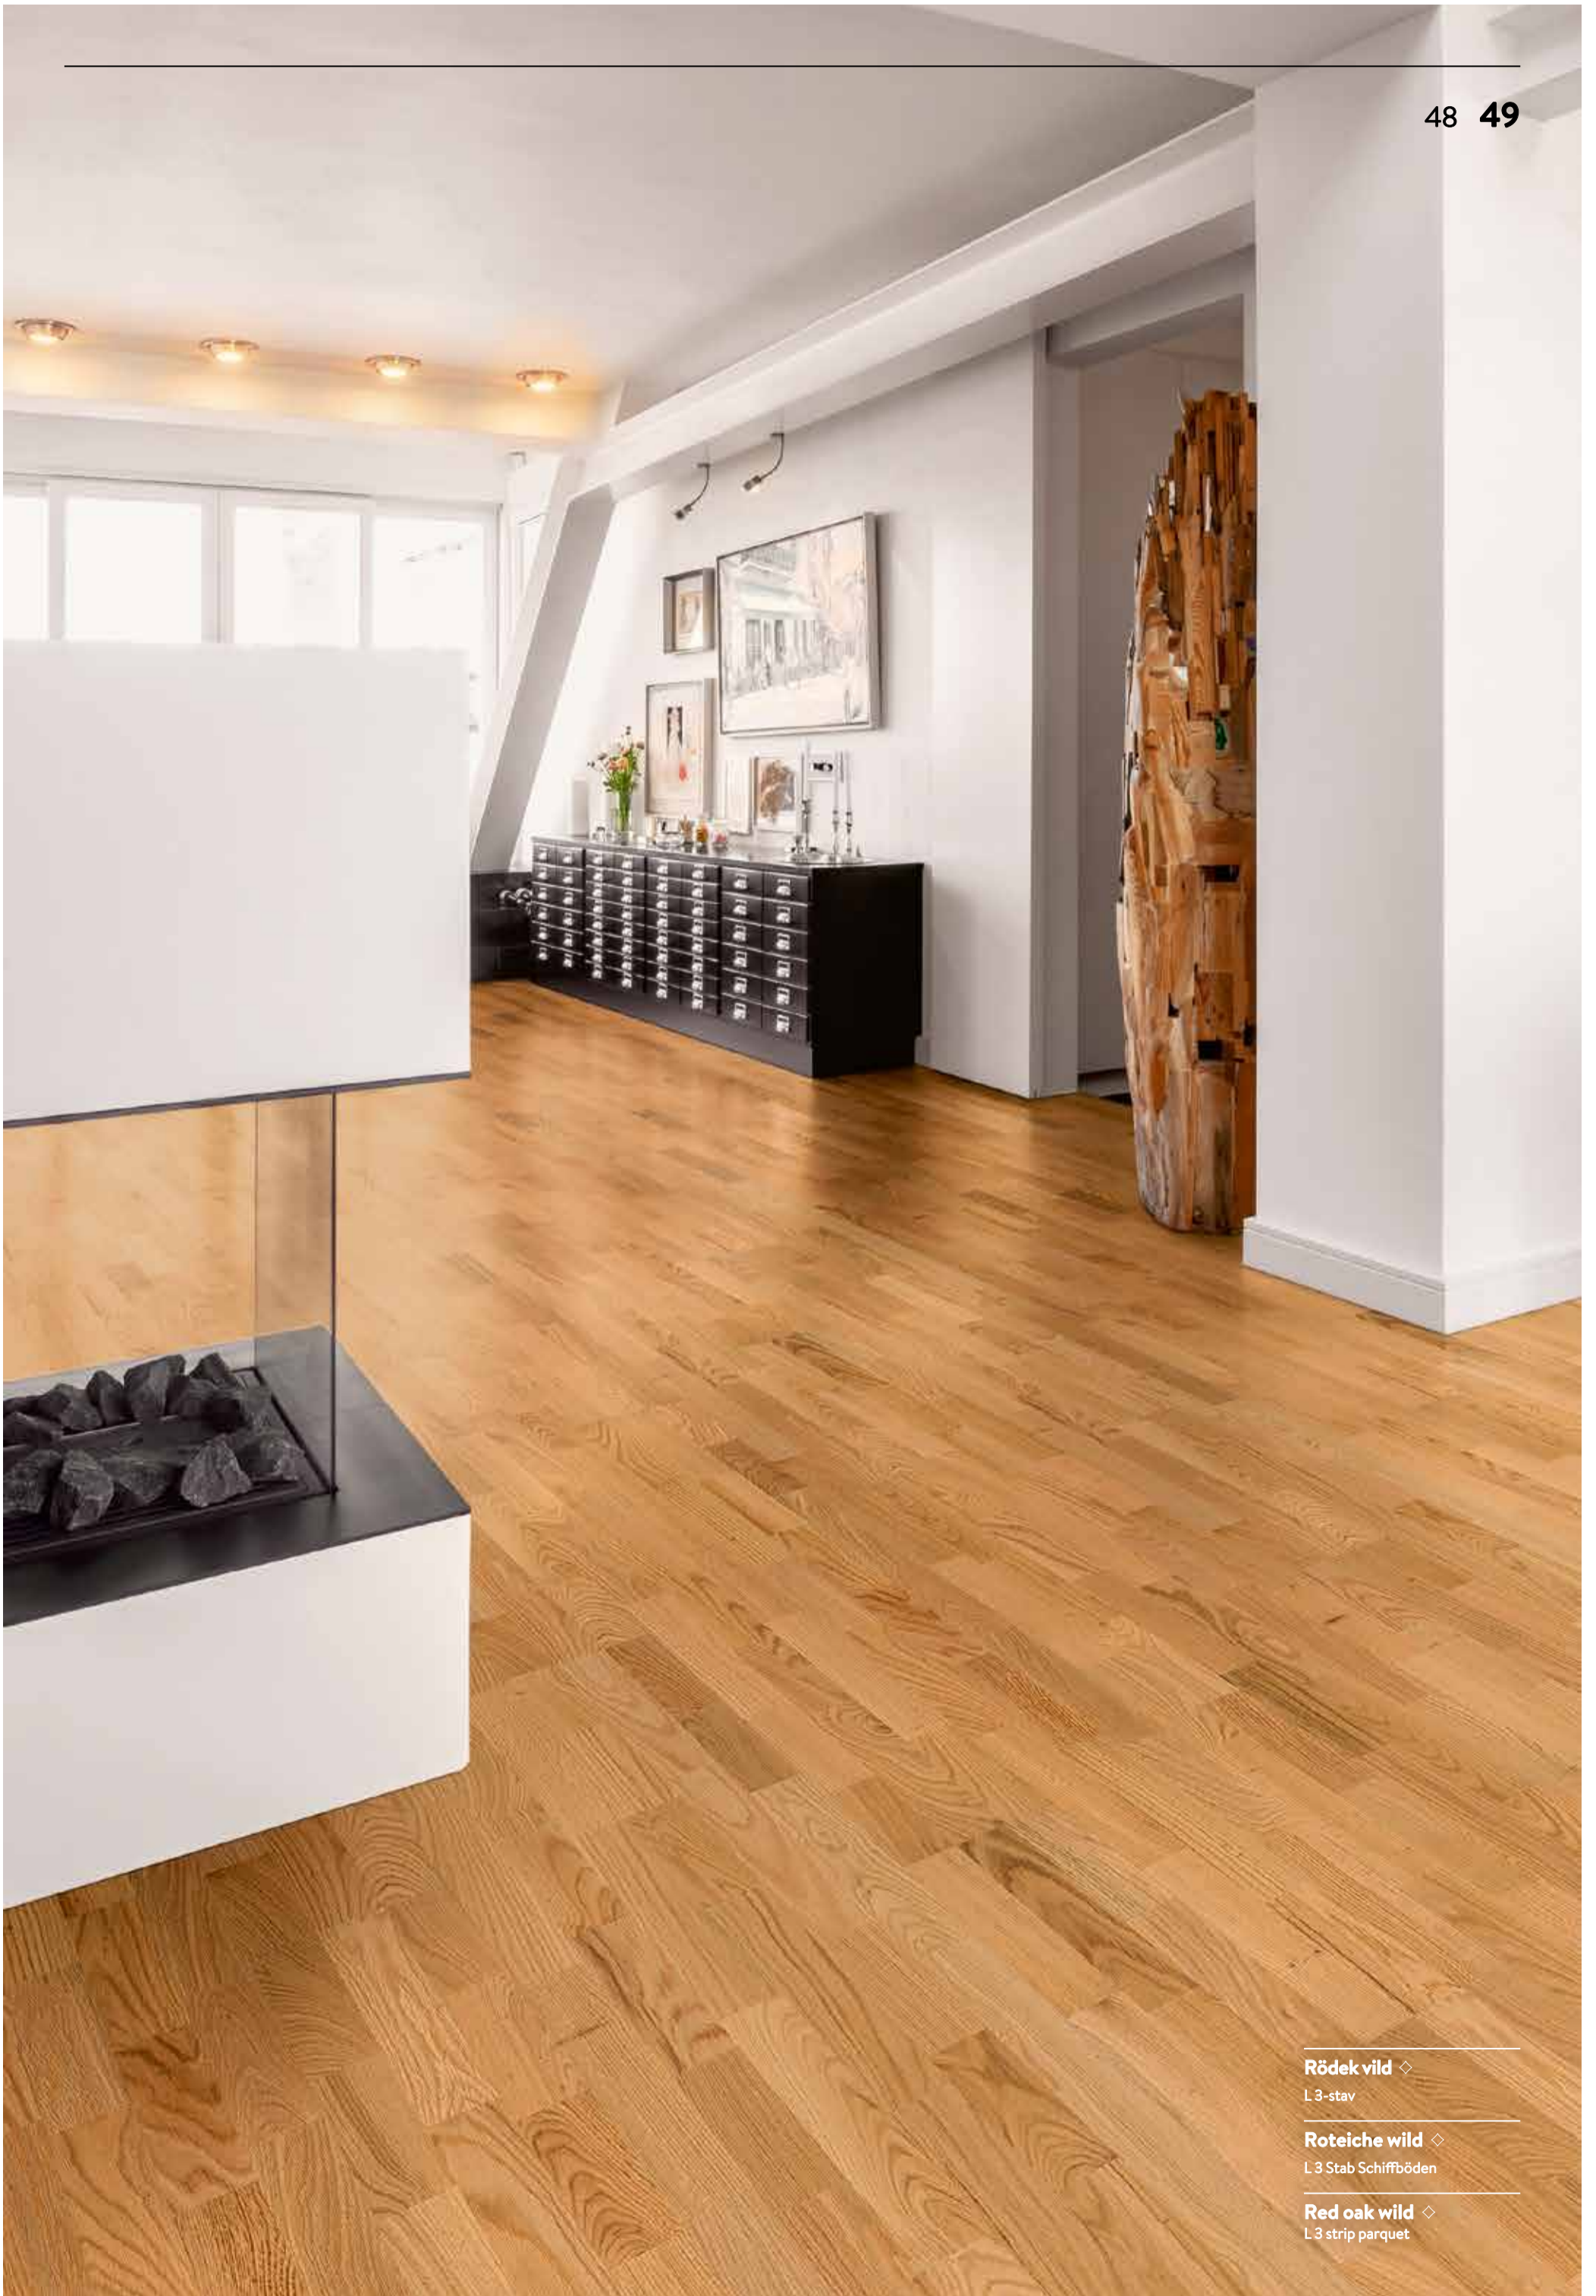

Rödek vild ◇
L3-stav

Roteiche wild ◇
L3 Stab Schiffböden

Red oak wild ◇
L3 strip parquet