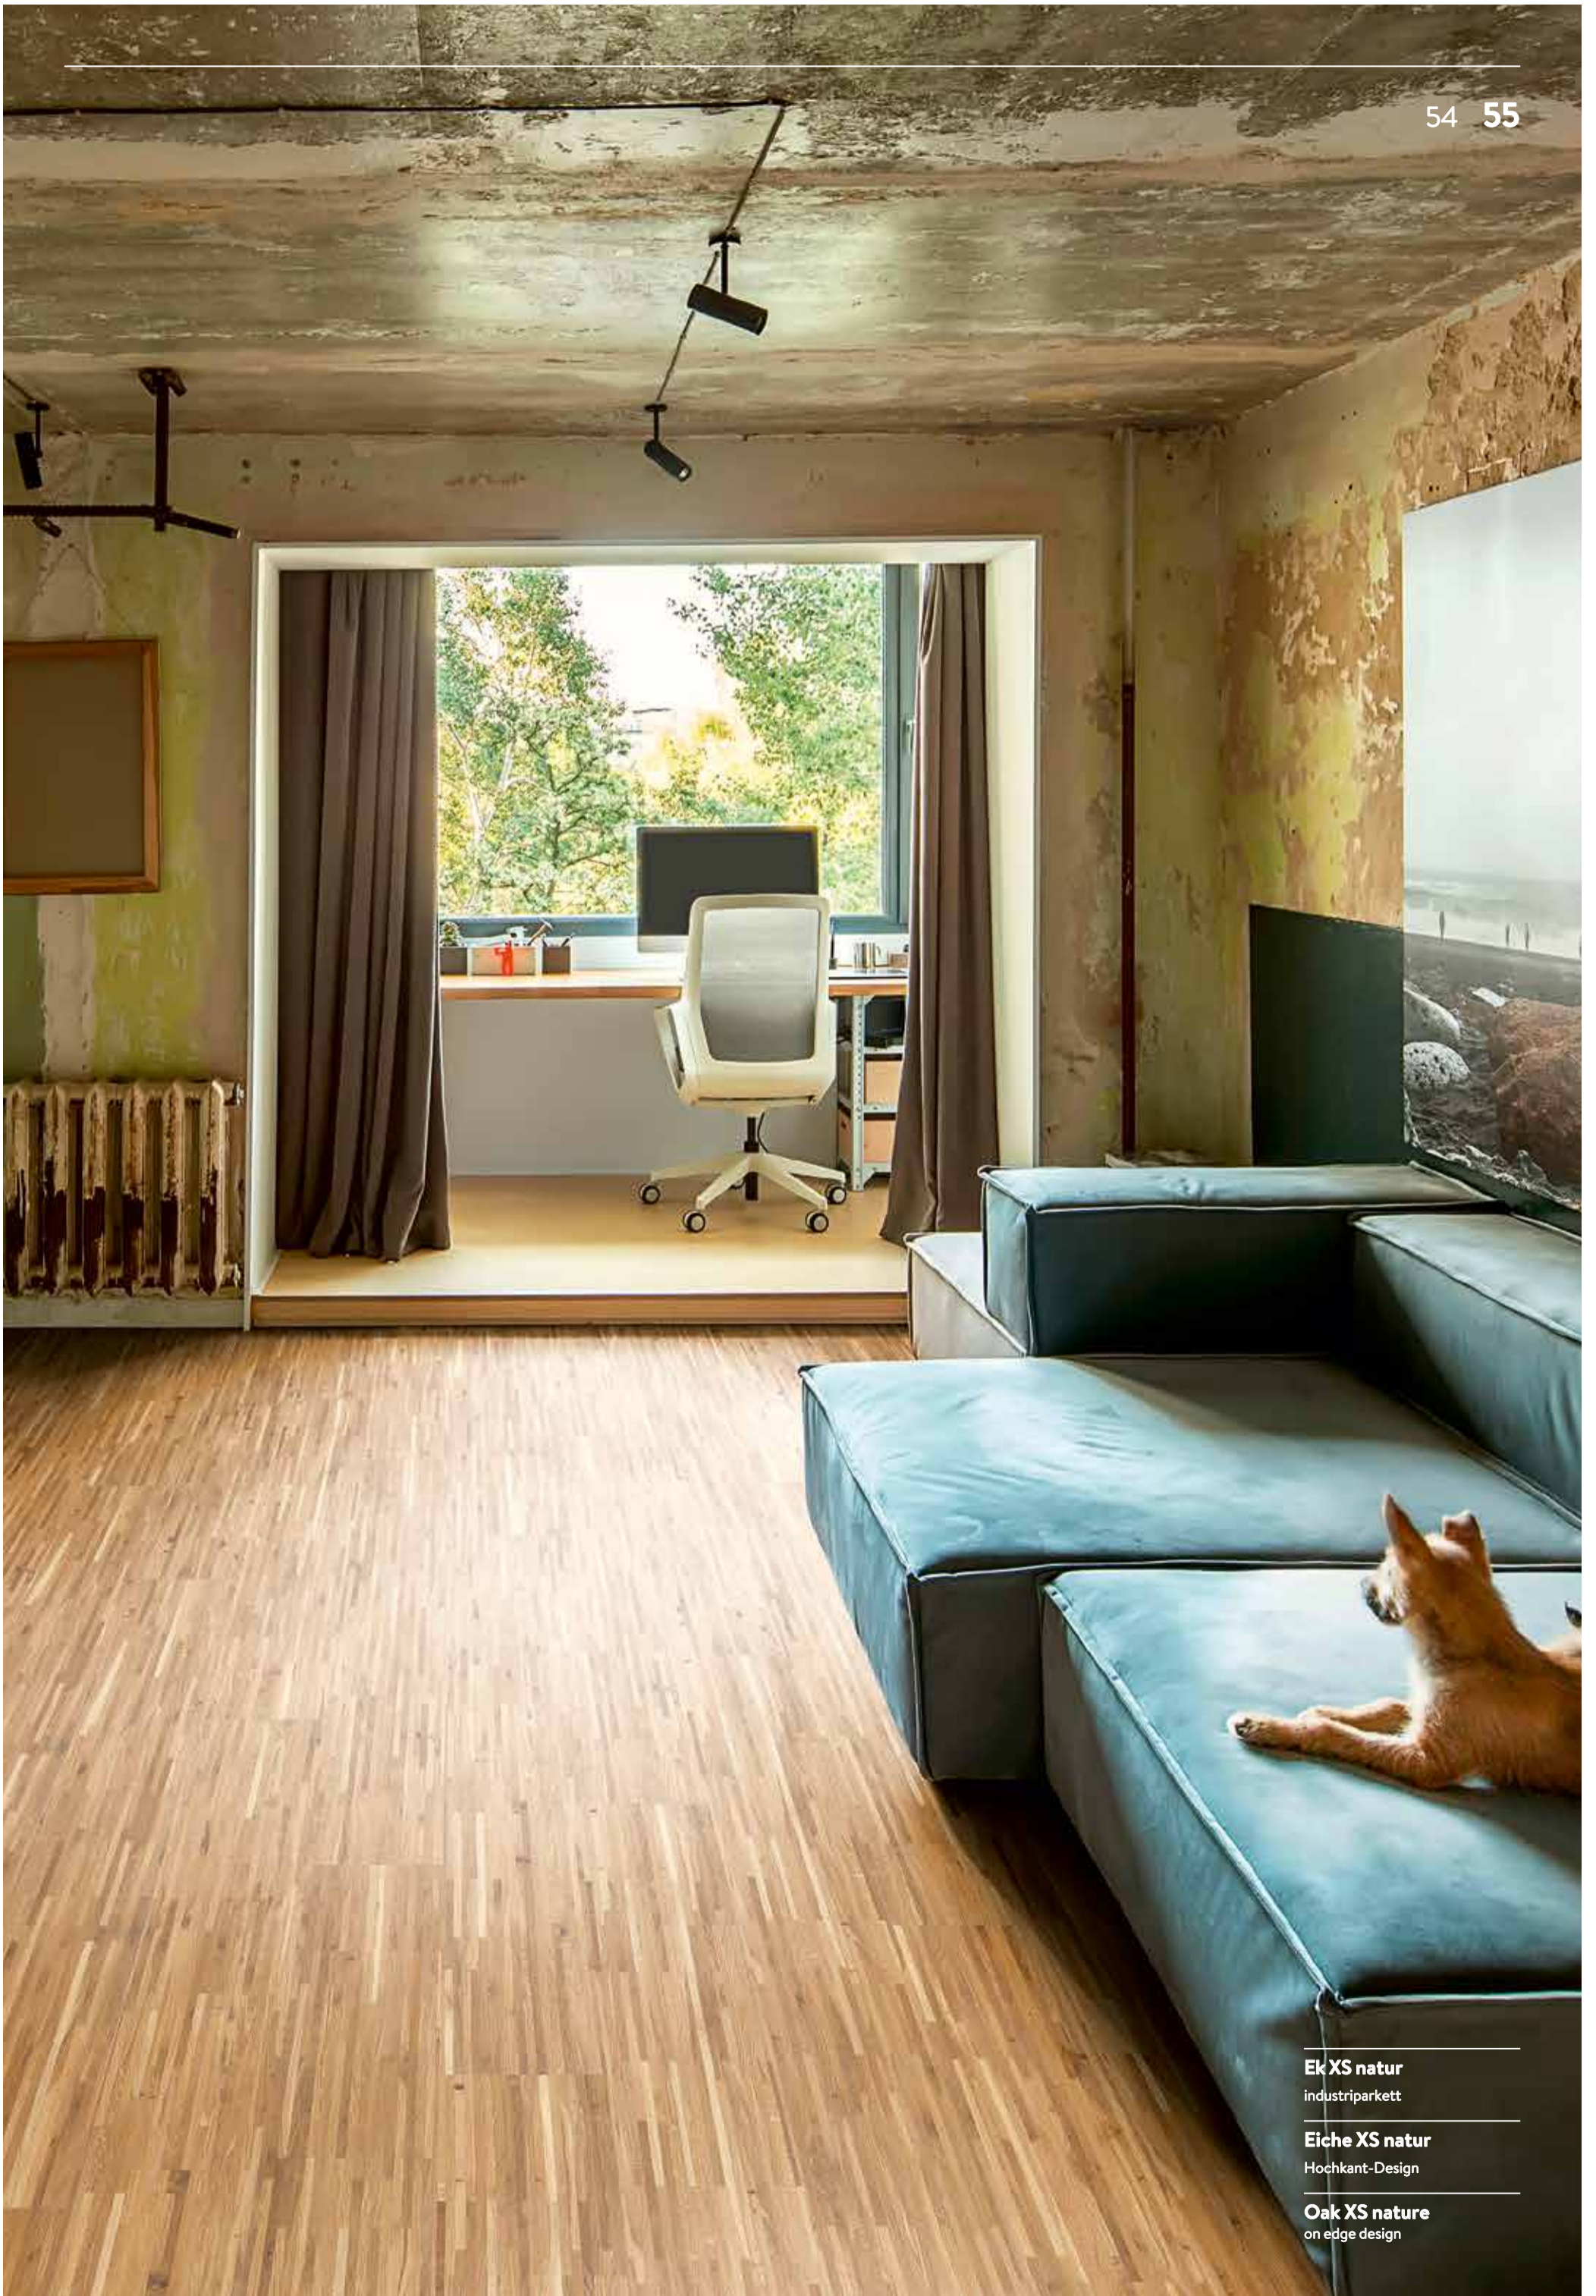

Ek XS natur
industriparkett

Eiche XS natur
Hochkant-Design

Oak XS nature
on edge design